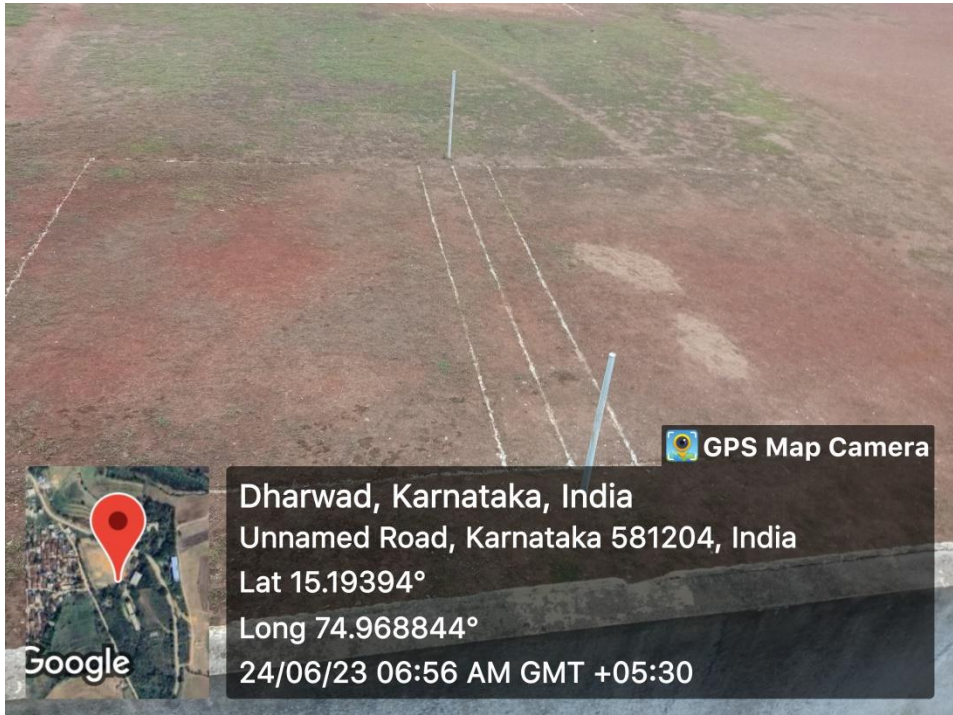

Sports Room

GPS Map Camera
Kalaghatgi, Karnataka, India
Unnamed Road, Kalaghatgi, Karnataka 581204, India
Lat 15.194124°
Long 74.969749°
28/06/23 11:38 AM GMT +05:30

GPS Map Camera
Kalaghatgi, Karnataka, India
Unnamed Road, Kalaghatgi, Karnataka 581204, India
Lat 15.194124°
Long 74.969749°
28/06/23 11:39 AM GMT +05:30

Outdoor Games

 GPS Map Camera

Tabakadhonnihalli, Karnataka, India
Tadas Rd, Tabakadhonnihalli, Karnataka 581204, India
Lat 15.156536°
Long 75.048885°
22/07/23 11:06 AM GMT +05:30

Sports Room

Indoor Games