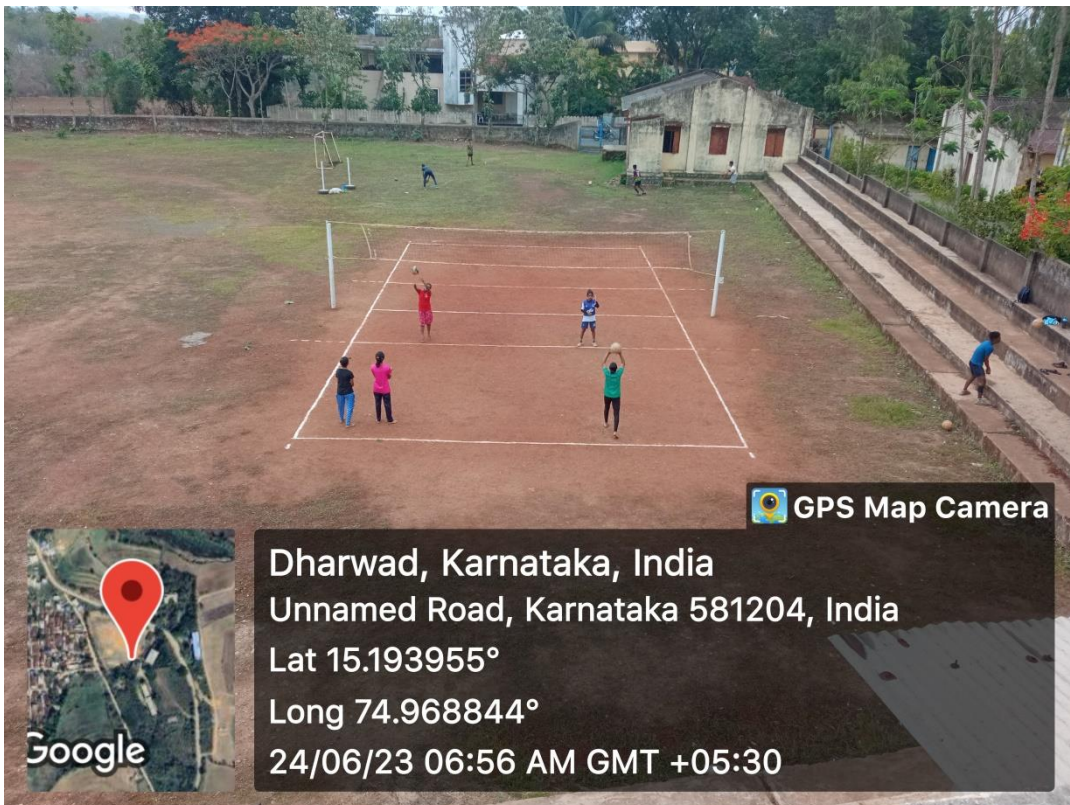

Outdoor Games

 GPS Map Camera

Tabakadhonnihalli, Karnataka, India
Tadas Rd, Tabakadhonnihalli, Karnataka 581204, India
Lat 15.156536°
Long 75.048885°
22/07/23 11:06 AM GMT +05:30

Sports Room

Indoor Games