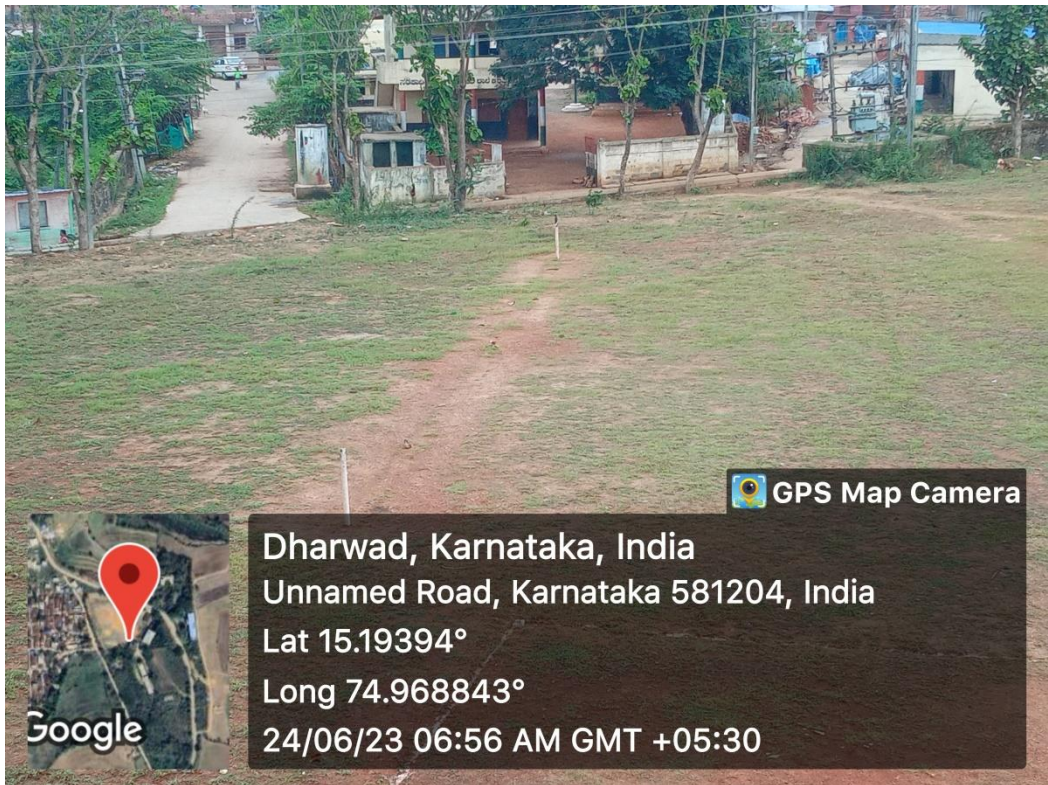

Sports Room

GPS Map Camera
Kalaghatgi, Karnataka, India
Unnamed Road, Kalaghatgi, Karnataka 581204, India
Lat 15.194124°
Long 74.969749°
28/06/23 11:38 AM GMT +05:30

GPS Map Camera
Kalaghatgi, Karnataka, India
Unnamed Road, Kalaghatgi, Karnataka 581204, India
Lat 15.194124°
Long 74.969749°
28/06/23 11:39 AM GMT +05:30

Outdoor Games

 GPS Map Camera

Tabakadhonnihalli, Karnataka, India
Tadas Rd, Tabakadhonnihalli, Karnataka 581204, India
Lat 15.156536°
Long 75.048885°
22/07/23 11:06 AM GMT +05:30

Sports Room

Indoor Games