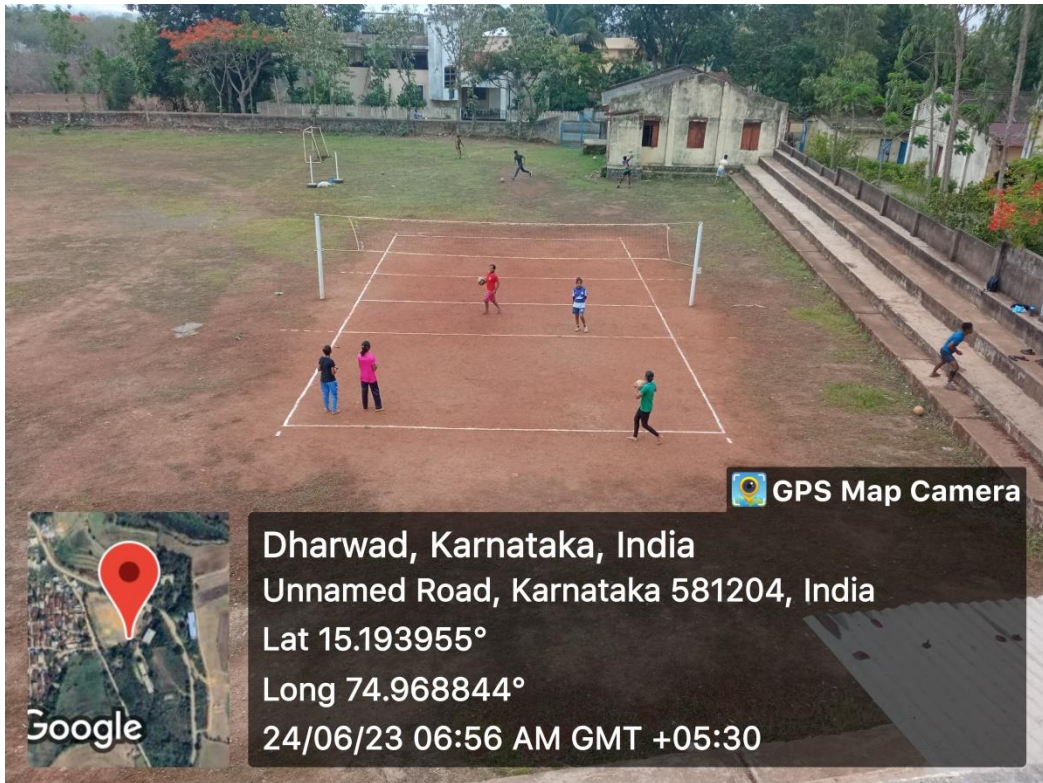

Outdoor Games

 GPS Map Camera

Tabakadhonnihalli, Karnataka, India
Tadas Rd, Tabakadhonnihalli, Karnataka 581204, India
Lat 15.156536°
Long 75.048885°
22/07/23 11:06 AM GMT +05:30

Sports Room

Indoor Games