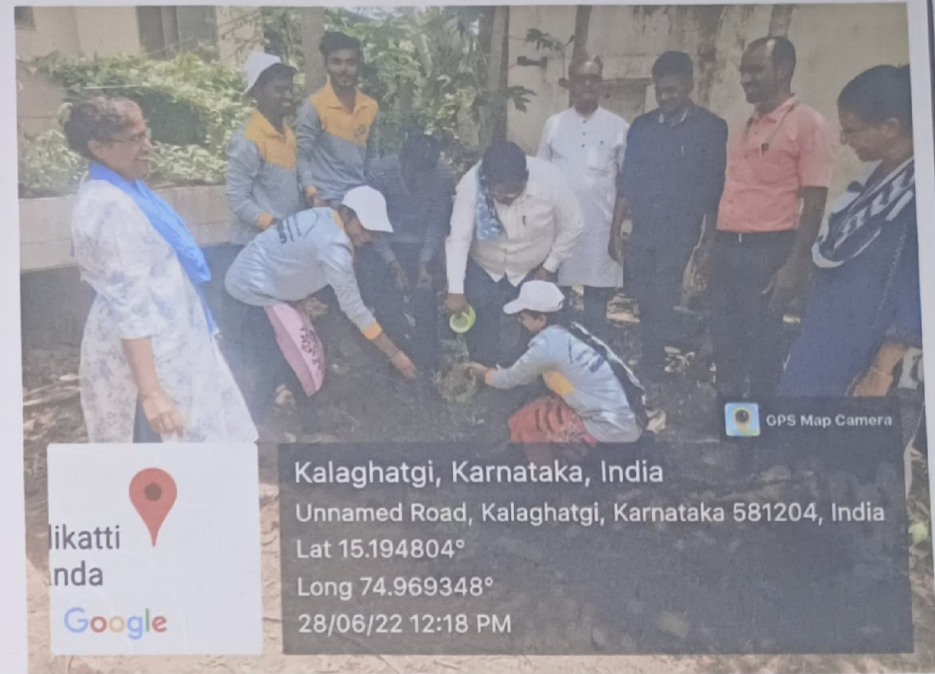

Green Campus

Co-Ordinator

Internal Quality Assurance Cell
Good News Welfare Society's Art & Commerce
First Grade College, Kalaghatgi-581204

PRINCIPAL

Good News Welfare Society's
Arts & Commerce First Grade College,
Kalaghatgi-581204

Green Campus Initiatives through tree plantation under Swachh Bharat Drive

Co-Ordinator
Internal Quality Assurance Cell
Good News Welfare Society's Art & Commerce
First Grade College, Kalaghatgi-581204